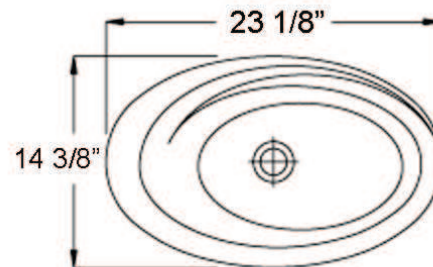

INFINITY BASIN 23"

Cat. No.
4-325

Basin width : 23 1/8"
Basin depth : 14 3/8"
Above Counter Height: 6"
Flange: 2 7/8"

Features:

- ▶ Above counter basin
- ▶ Vitreous china
- ▶ Stylish off-center bottom
- ▶ Overflow

Colors:

WH White

Meets or exceeds the following specifications: ASME A1123.19.2-2008 and CSA B45.1-08 for ceramic plumbing fixtures.

Interior Dimensions:

Basin diameter: 19 1/4"W x 12"D
Basin Depth: 4 3/8"

Dimensions of fixture are nominal and may vary within the range of tolerances established by ASME Standard A112.19.9. Dimensions and specifications subject to change without notice.