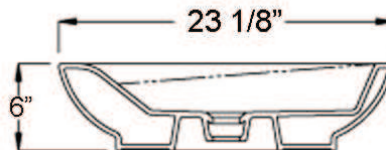

INFINITY BASIN 23"

Cat. No.
4-325

Basin width : 23 1/8"
Basin depth : 14 3/8"
Above Counter Height: 6"
Flange: 2 7/8"

Features:

- ▶ Above counter basin
- ▶ Vitreous china
- ▶ Stylish off-center bottom
- ▶ Overflow

Colors:

WH White

Meets or exceeds the following specifications: ASME A1123.19.2-2008 and CSA B45.1-08 for ceramic plumbing fixtures.

Interior Dimensions:

Basin diameter: 19 1/4"W x 12"D
Basin Depth: 4 3/8"

Dimensions of fixture are nominal and may vary within the range of tolerances established by ASME Standard A112.19.9. Dimensions and specifications subject to change without notice.